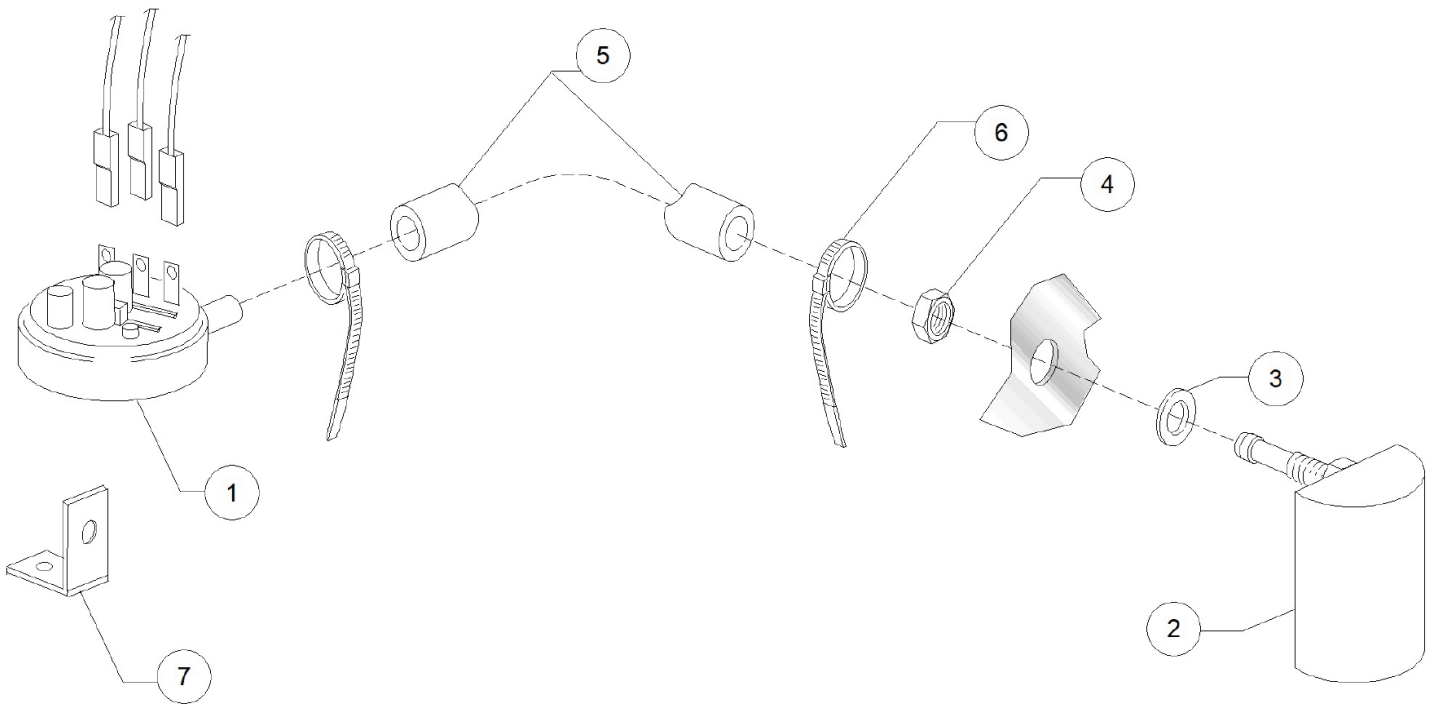

PARTS BREAKDOWN

ITEM	MODEL
49127	CD-IT-110

Drain Pump Group

PARTS BREAKDOWN

ITEM	MODEL
49127	CD-IT-110

Pressure Switch Group

PARTS BREAKDOWN

ITEM	MODEL
49127	CD-IT-110