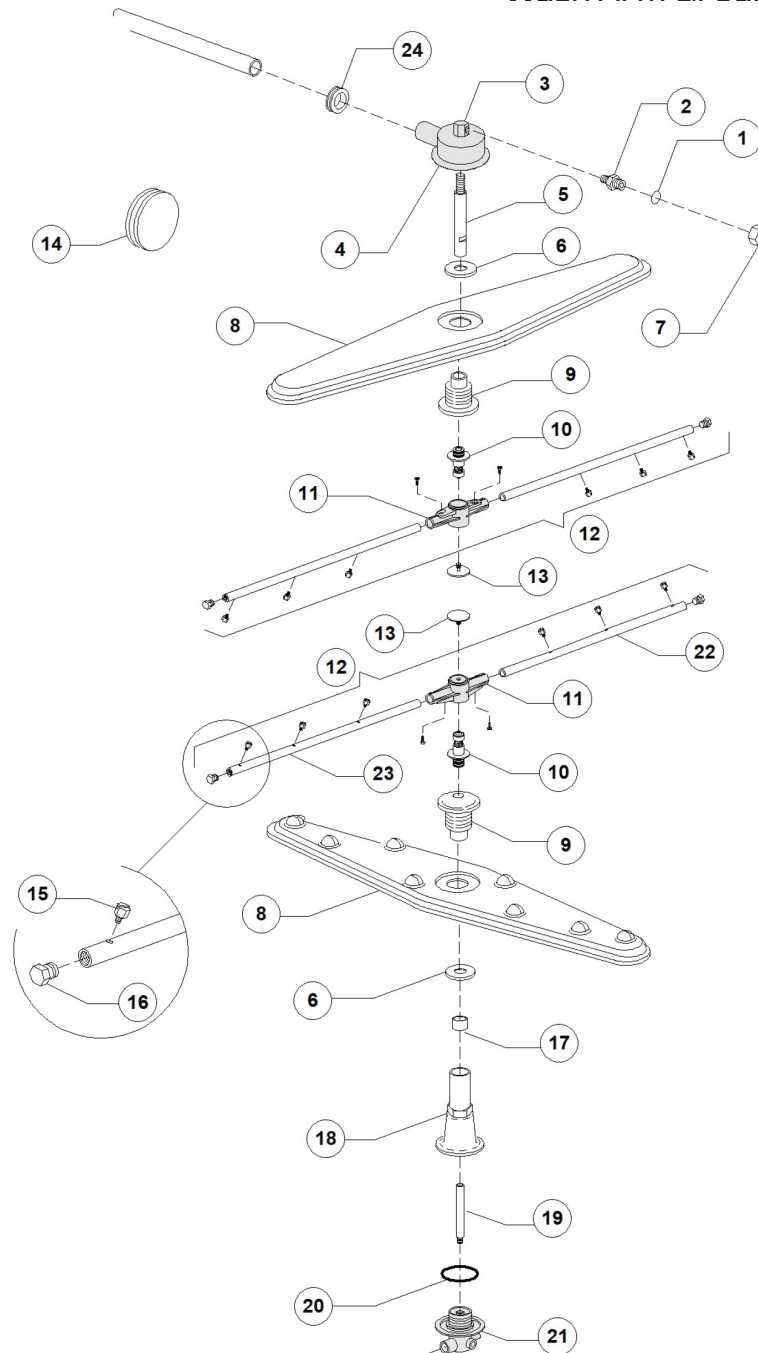

PARTS BREAKDOWN

ITEM	MODEL
49127	CD-IT-110

Wash Arm Group