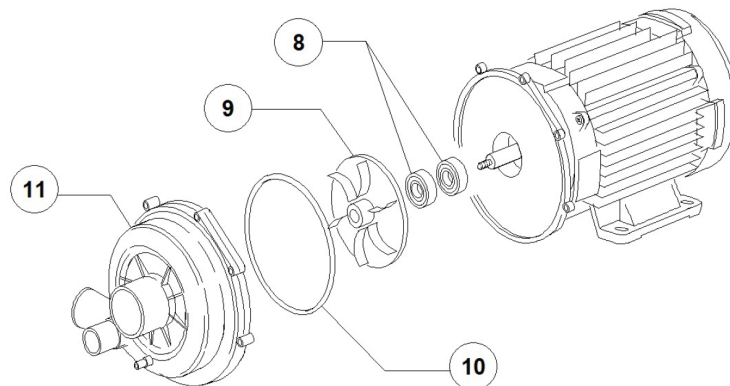

PARTS BREAKDOWN

ITEM	MODEL
49127	CD-IT-110

Boiler Group

PARTS BREAKDOWN

ITEM	MODEL
49127	CD-IT-110

PARTS BREAKDOWN

ITEM	MODEL
49127	CD-IT-110

Wash Pump Group

PARTS BREAKDOWN

ITEM	MODEL
49127	CD-IT-110

Drain Pump Group

PARTS BREAKDOWN

ITEM	MODEL
49127	CD-IT-110

Pressure Switch Group

PARTS BREAKDOWN

ITEM	MODEL
49127	CD-IT-110