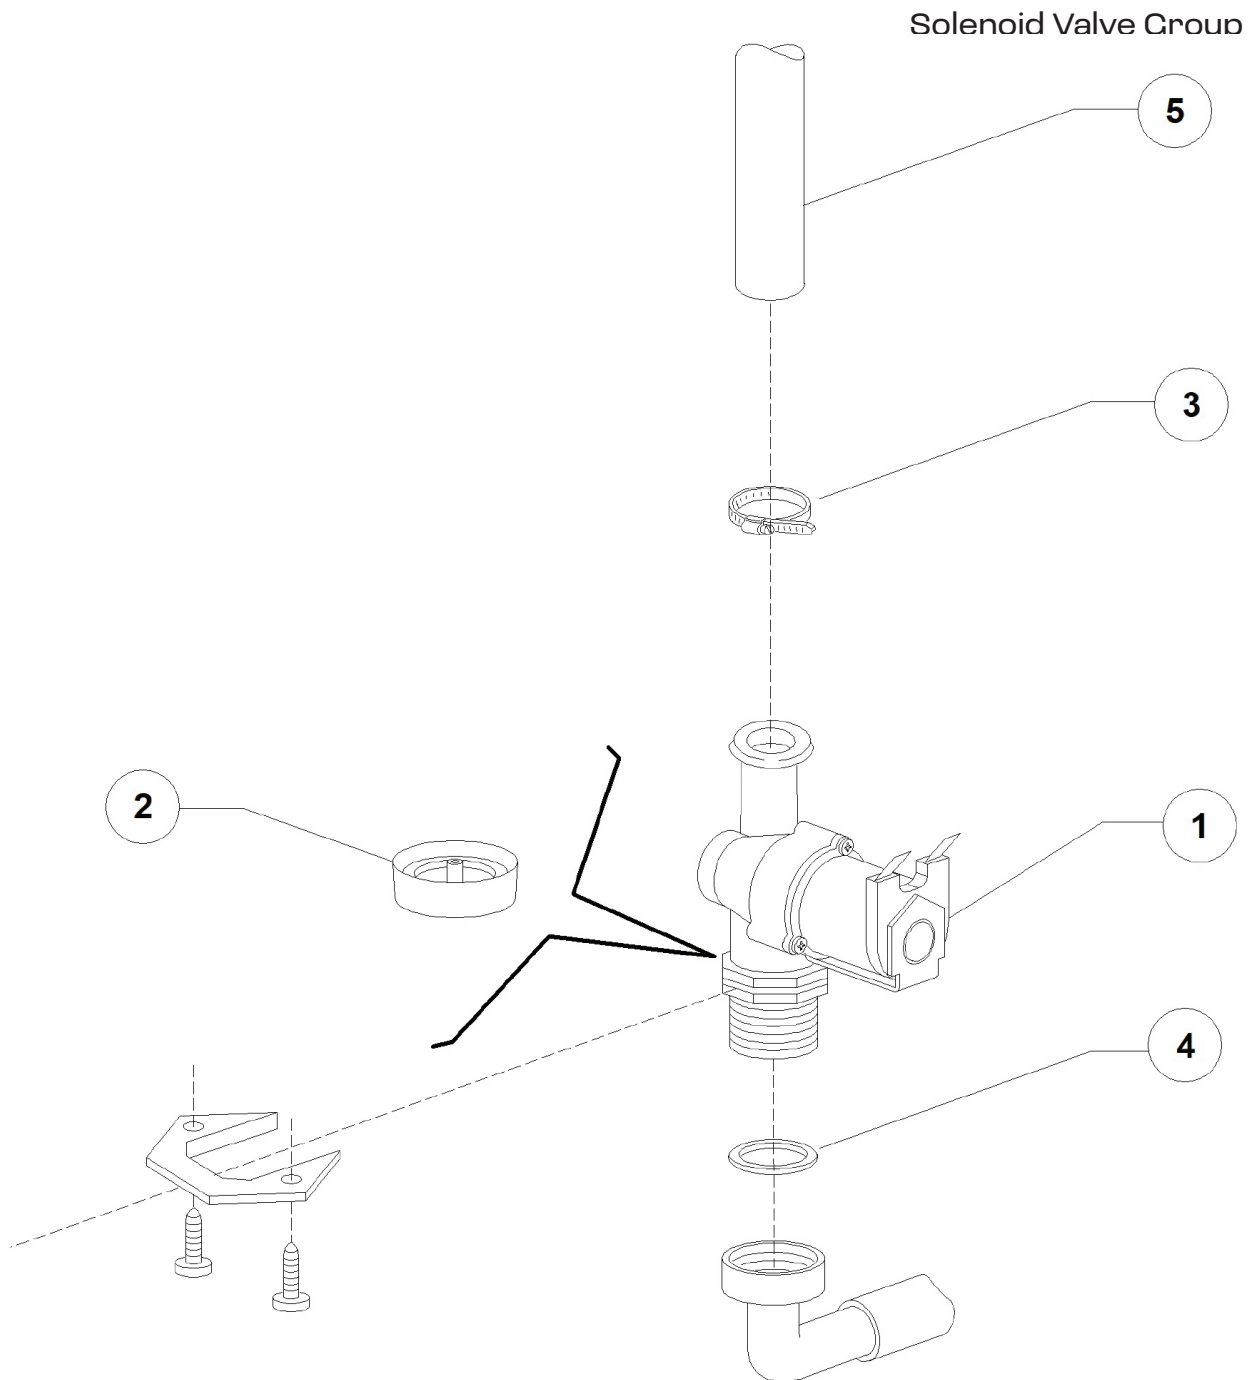

PARTS BREAKDOWN

ITEM	MODEL
49127	CD-IT-110