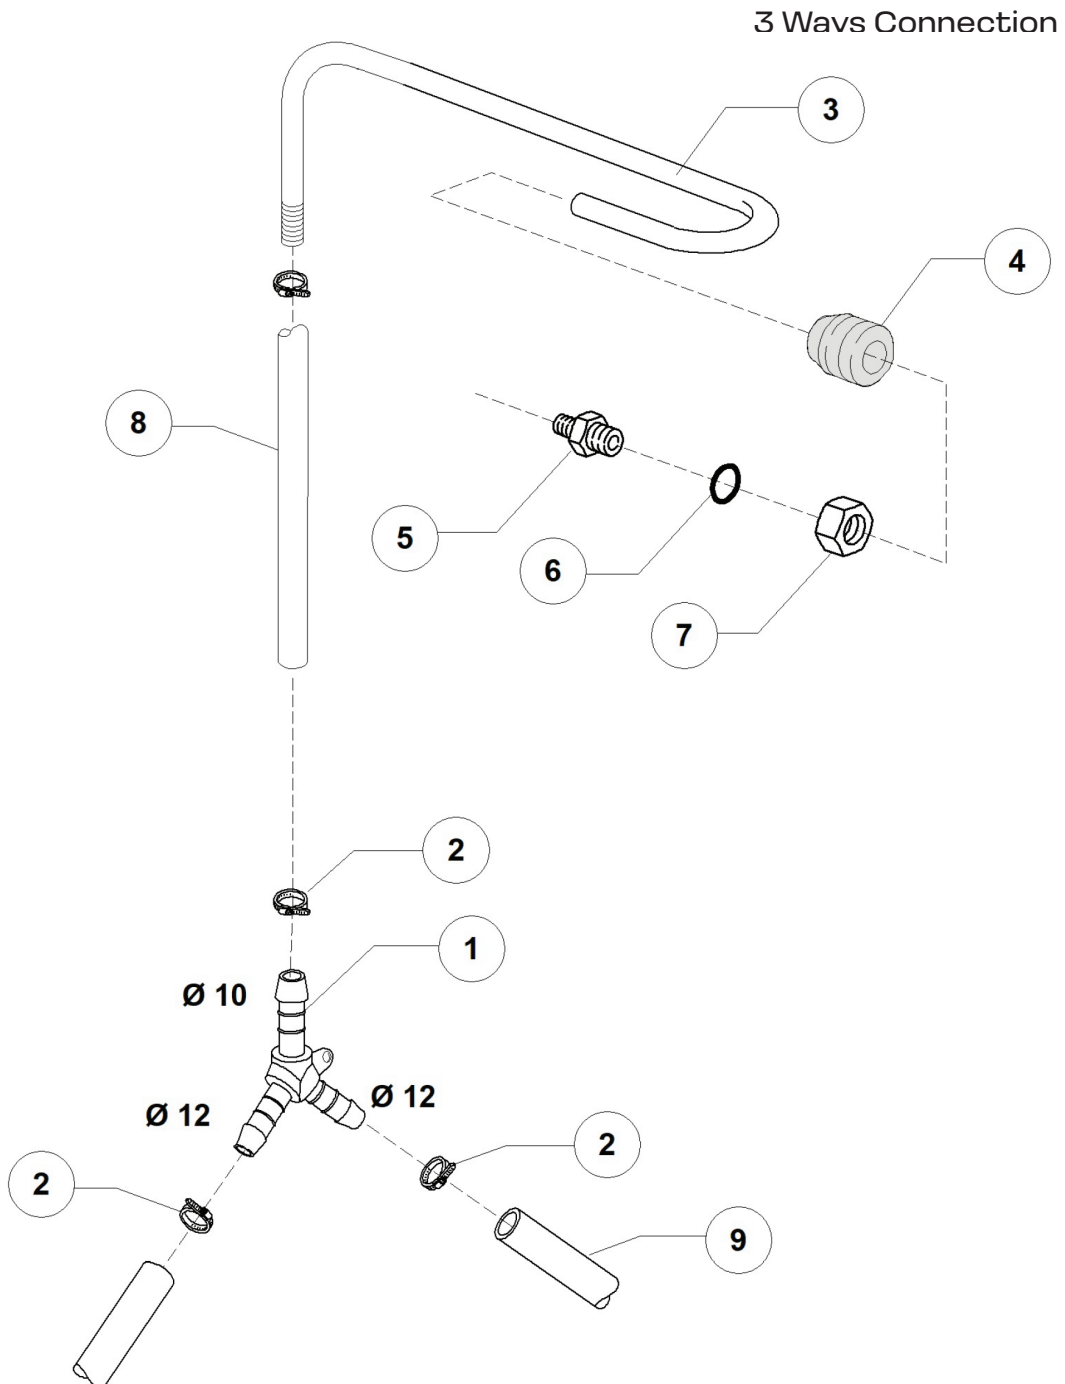

PARTS BREAKDOWN

ITEM	MODEL
49127	CD-IT-110

PARTS BREAKDOWN

ITEM	MODEL
49127	CD-IT-110

DVCW Valve

PARTS BREAKDOWN

ITEM	MODEL
49127	CD-IT-110

Rinse Aid Dispenser Group

PARTS BREAKDOWN

ITEM	MODEL
49127	CD-IT-110

Boiler Group

PARTS BREAKDOWN

ITEM	MODEL
49127	CD-IT-110

PARTS BREAKDOWN

ITEM	MODEL
49127	CD-IT-110

Wash Pump Group

PARTS BREAKDOWN

ITEM	MODEL
49127	CD-IT-110

Drain Pump Group

PARTS BREAKDOWN

ITEM	MODEL
49127	CD-IT-110

Pressure Switch Group

PARTS BREAKDOWN

ITEM	MODEL
49127	CD-IT-110

DVGW Valve

Item No.	Description	Position	Item No.	Description	Position	Item No.	Description	Position
A0534	Clamp 12/22 AISI 430 for 49127	1	A0540	Valve Nut Cover for 49127	4	A0543	O-Ring 115 KTW for 49127	7
A0538	Drain Valve Center Body for 49127	2	A0541	Valve Gasket for 49127	5	A0536	9,5x16 EPDM Rubber Hose for 49127	8, 9
A0539	Valve Nut for 49127	3	A0542	"5/8" Ball for DVGW Valve 07 for 49127	6	A0537	11,5x19 EPDM Rubber Hose for 49127	8, 9