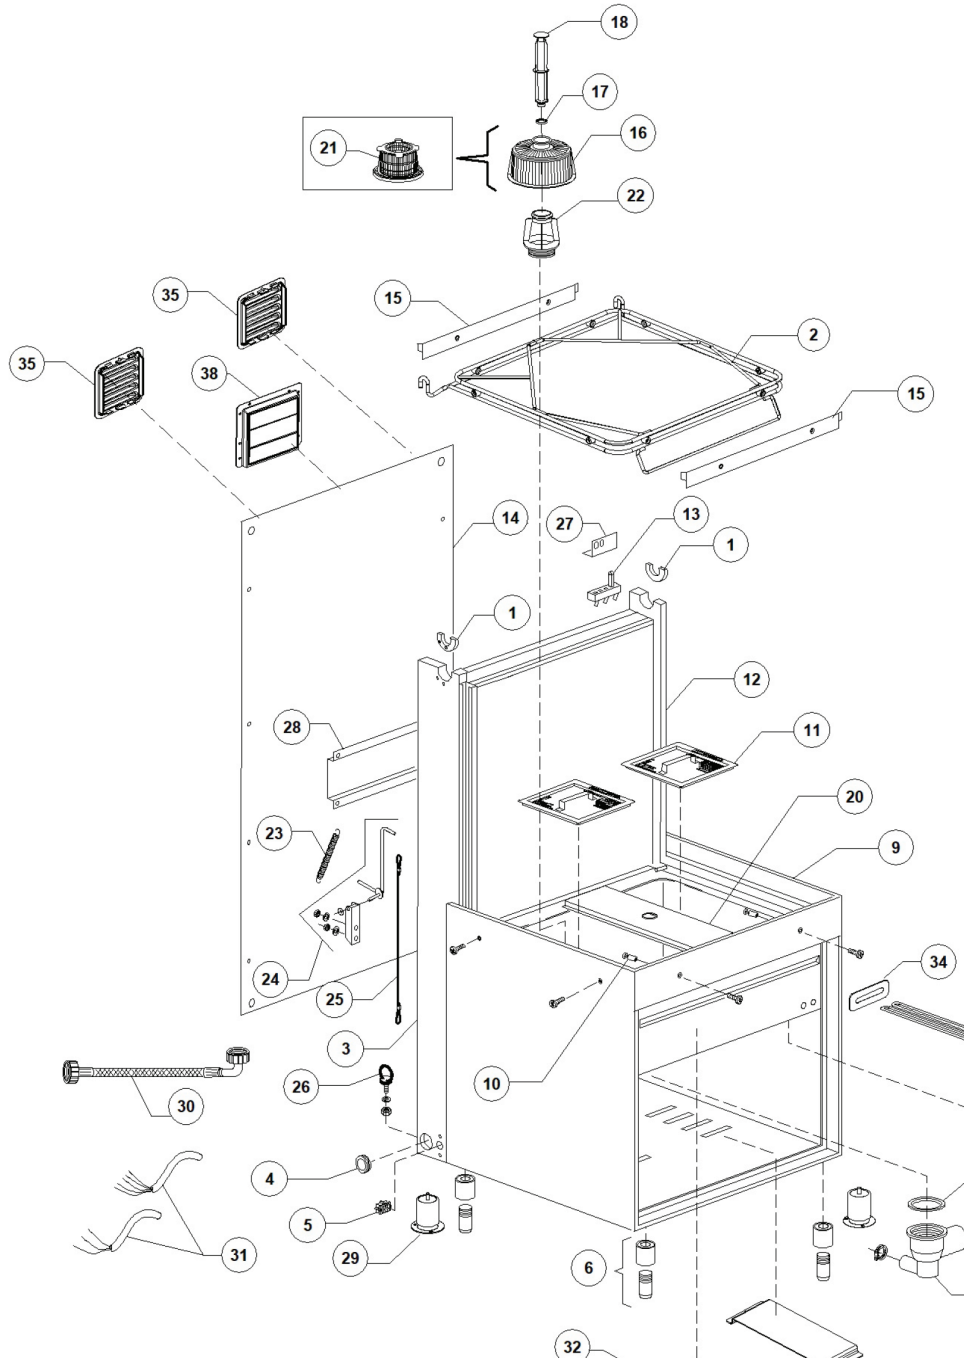

PARTS BREAKDOWN

ITEM	MODEL
49127	CD-IT-110

General Body

PARTS BREAKDOWN

ITEM	MODEL
49127	CD-IT-110

PARTS BREAKDOWN

ITEM	MODEL
49127	CD-IT-110

Electric Control Components

PARTS BREAKDOWN

ITEM	MODEL
49127	CD-IT-110

PARTS BREAKDOWN

ITEM	MODEL
49127	CD-IT-110

DVCW Valve

PARTS BREAKDOWN

ITEM	MODEL
49127	CD-IT-110

Rinse Aid Dispenser Group