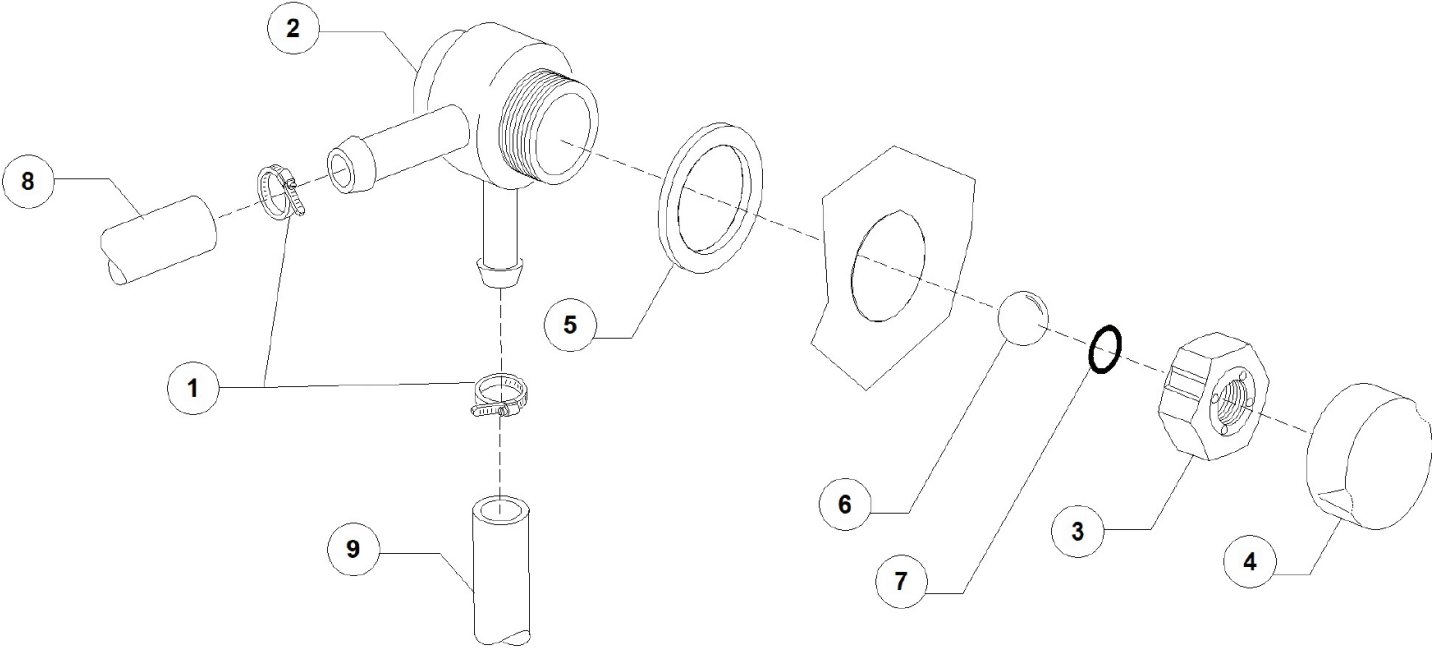

PARTS BREAKDOWN

ITEM	MODEL
49127	CD-IT-110

PARTS BREAKDOWN

ITEM	MODEL
49127	CD-IT-110

DVCW Valve

PARTS BREAKDOWN

ITEM	MODEL
49127	CD-IT-110

Rinse Aid Dispenser Group