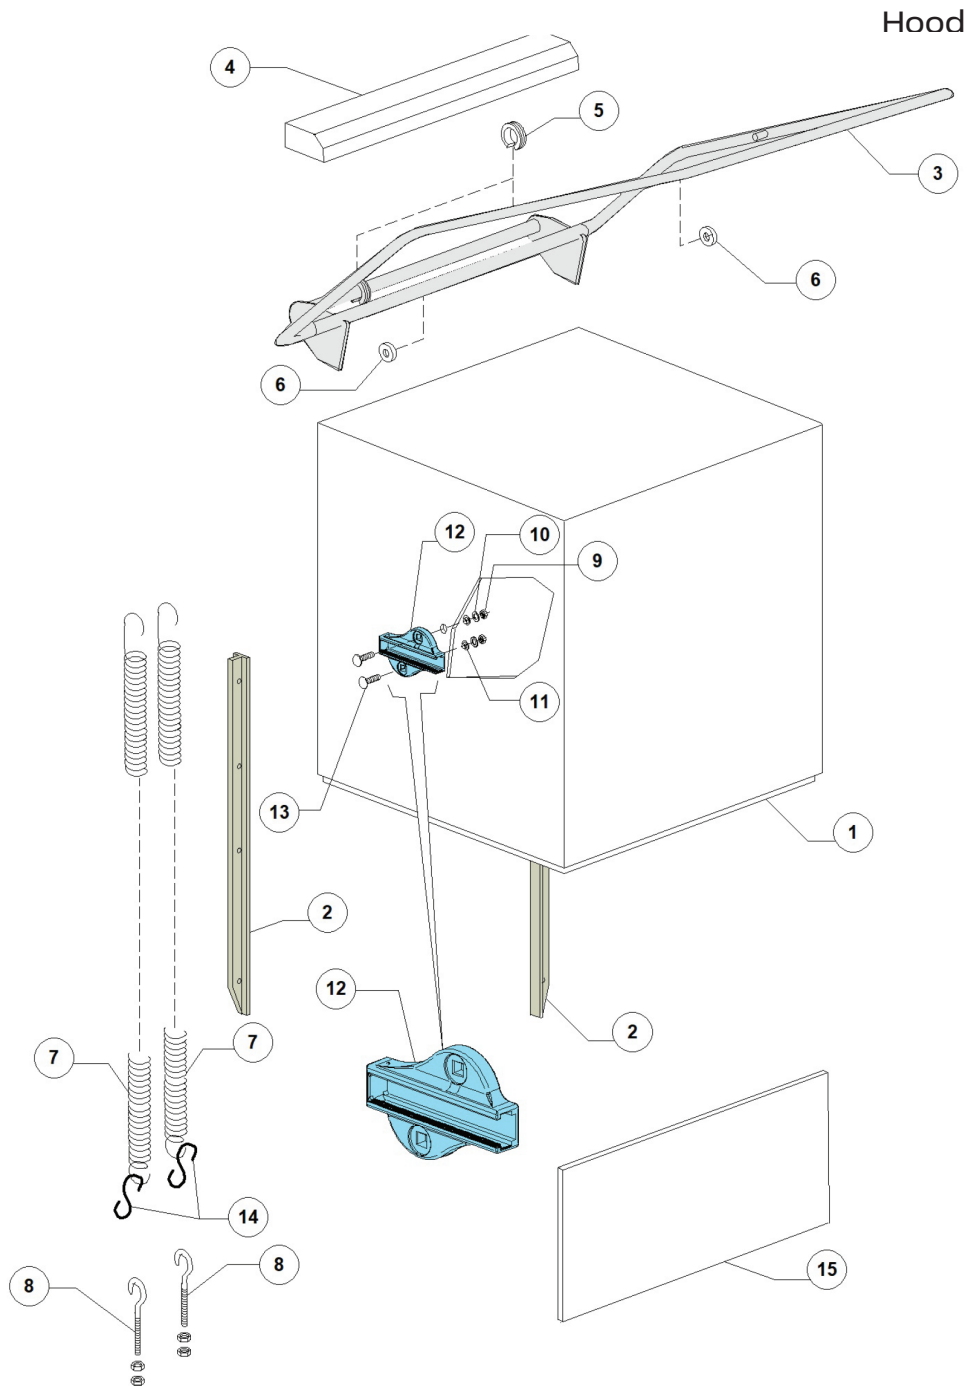

PARTS BREAKDOWN

ITEM	MODEL
49127	CD-IT-110

General Body

PARTS BREAKDOWN

ITEM	MODEL
49127	CD-IT-110

PARTS BREAKDOWN

ITEM	MODEL
49127	CD-IT-110

Electric Control Components

PARTS BREAKDOWN

ITEM	MODEL
49127	CD-IT-110

PARTS BREAKDOWN

ITEM	MODEL
49127	CD-IT-110

DVCW Valve

PARTS BREAKDOWN

ITEM	MODEL
49127	CD-IT-110

Rinse Aid Dispenser Group