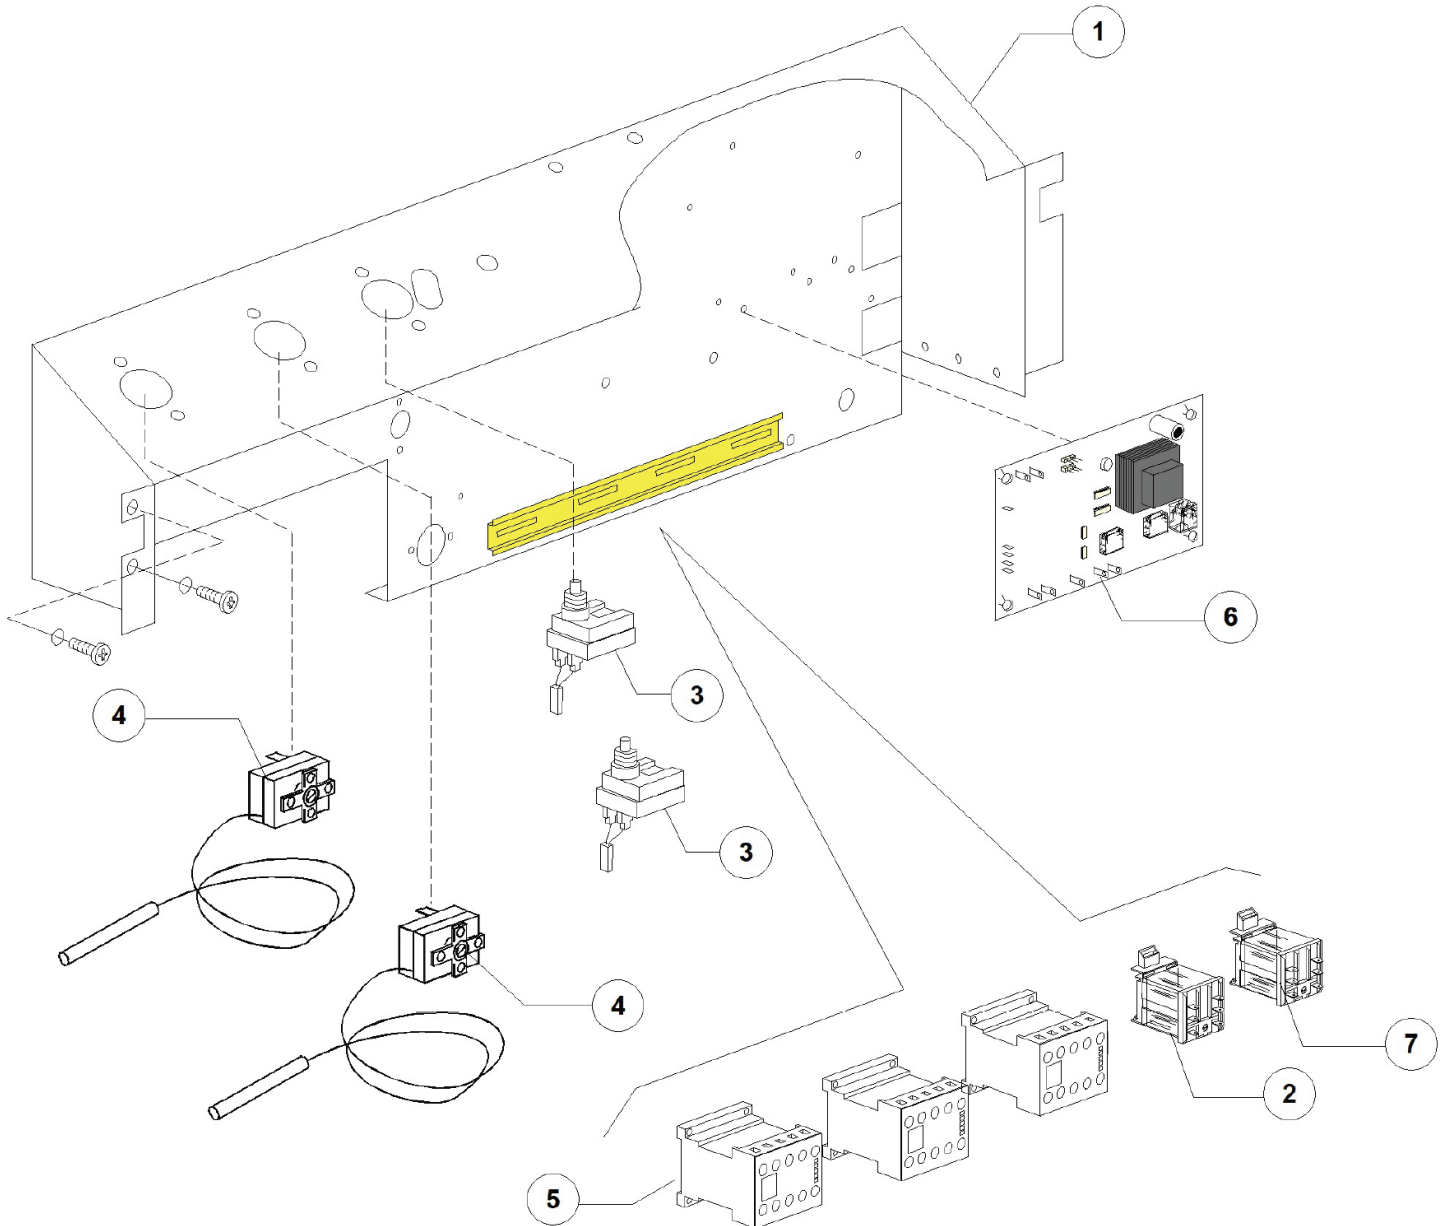

PARTS BREAKDOWN

ITEM	MODEL
49127	CD-IT-110

General Body

PARTS BREAKDOWN

ITEM	MODEL
49127	CD-IT-110

PARTS BREAKDOWN

ITEM	MODEL
49127	CD-IT-110

Electric Control Components

PARTS BREAKDOWN

ITEM	MODEL
49127	CD-IT-110

PARTS BREAKDOWN

ITEM	MODEL
49127	CD-IT-110

DVCW Valve

PARTS BREAKDOWN

ITEM	MODEL
49127	CD-IT-110

Rinse Aid Dispenser Group

PARTS BREAKDOWN

ITEM	MODEL
49127	CD-IT-110

Drain Pump Group

PARTS BREAKDOWN

ITEM	MODEL
49127	CD-IT-110

Pressure Switch Group

PARTS BREAKDOWN

ITEM	MODEL
49127	CD-IT-110