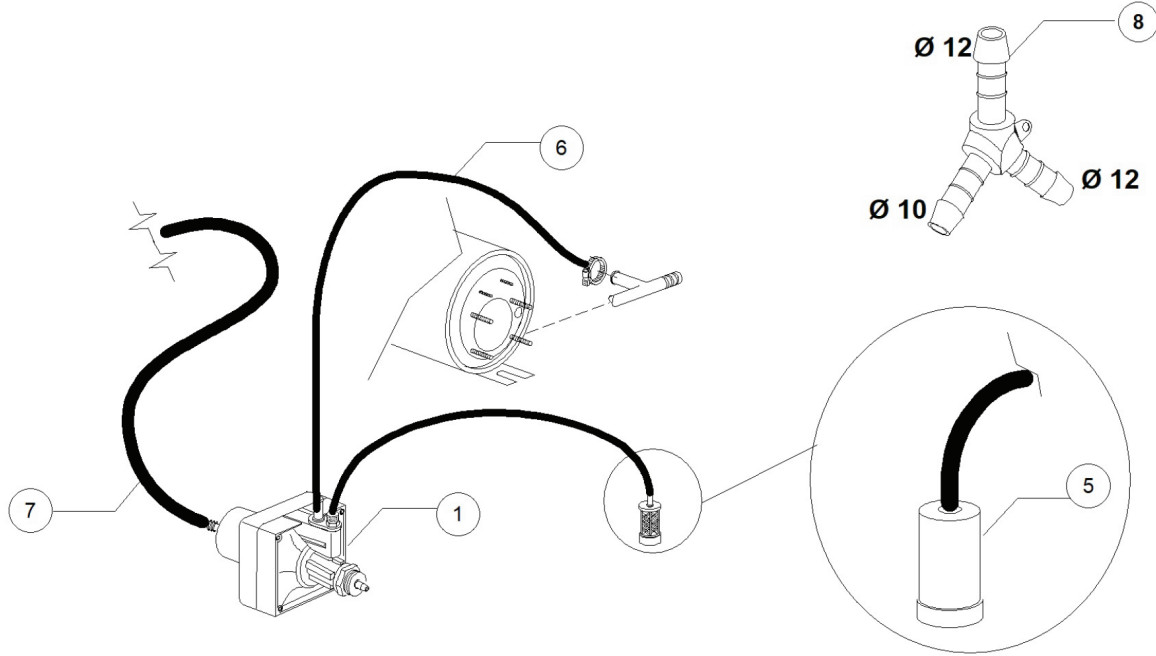

PARTS BREAKDOWN

ITEM	MODEL
49127	CD-IT-110

PARTS BREAKDOWN

ITEM	MODEL
49127	CD-IT-110

DVCW Valve

PARTS BREAKDOWN

ITEM	MODEL
49127	CD-IT-110

Rinse Aid Dispenser Group