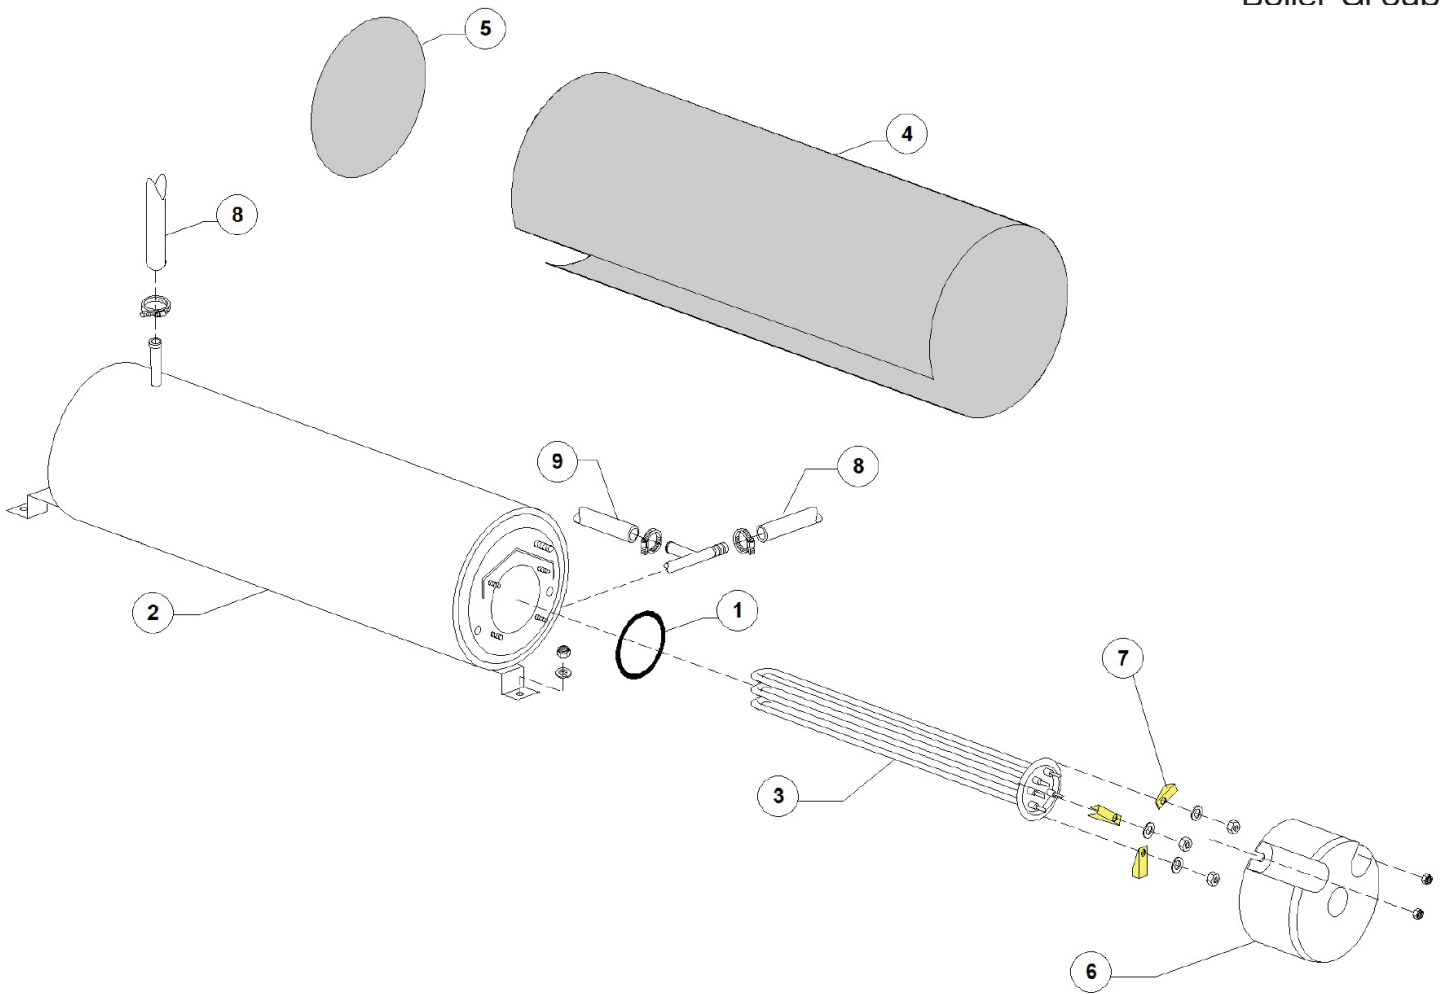

PARTS BREAKDOWN

ITEM	MODEL
49127	CD-IT-110

Boiler Group