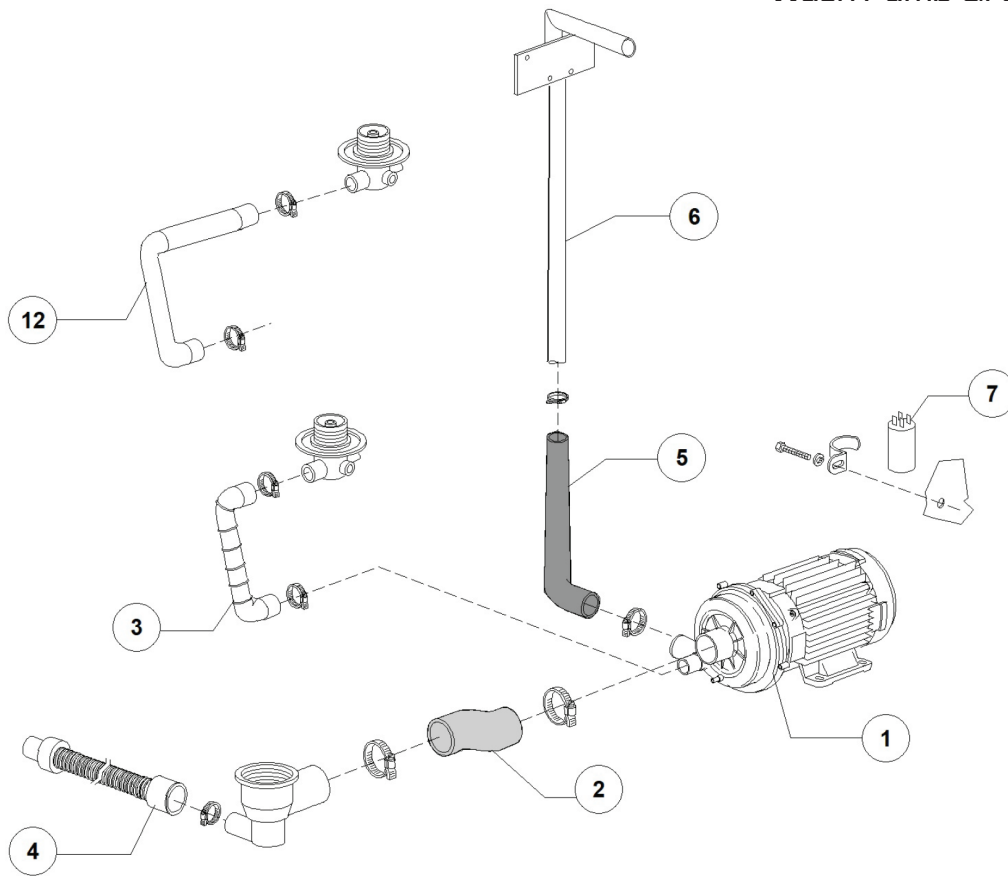

PARTS BREAKDOWN

ITEM	MODEL
49127	CD-IT-110

PARTS BREAKDOWN

ITEM	MODEL
49127	CD-IT-110

DVCW Valve

PARTS BREAKDOWN

ITEM	MODEL
49127	CD-IT-110

Rinse Aid Dispenser Group

PARTS BREAKDOWN

ITEM	MODEL
49127	CD-IT-110

Boiler Group

PARTS BREAKDOWN

ITEM	MODEL
49127	CD-IT-110

PARTS BREAKDOWN

ITEM	MODEL
49127	CD-IT-110

Wash Pump Group

PARTS BREAKDOWN

ITEM	MODEL
49127	CD-IT-110

Drain Pump Group

PARTS BREAKDOWN

ITEM	MODEL
49127	CD-IT-110

Pressure Switch Group

PARTS BREAKDOWN

ITEM	MODEL
49127	CD-IT-110