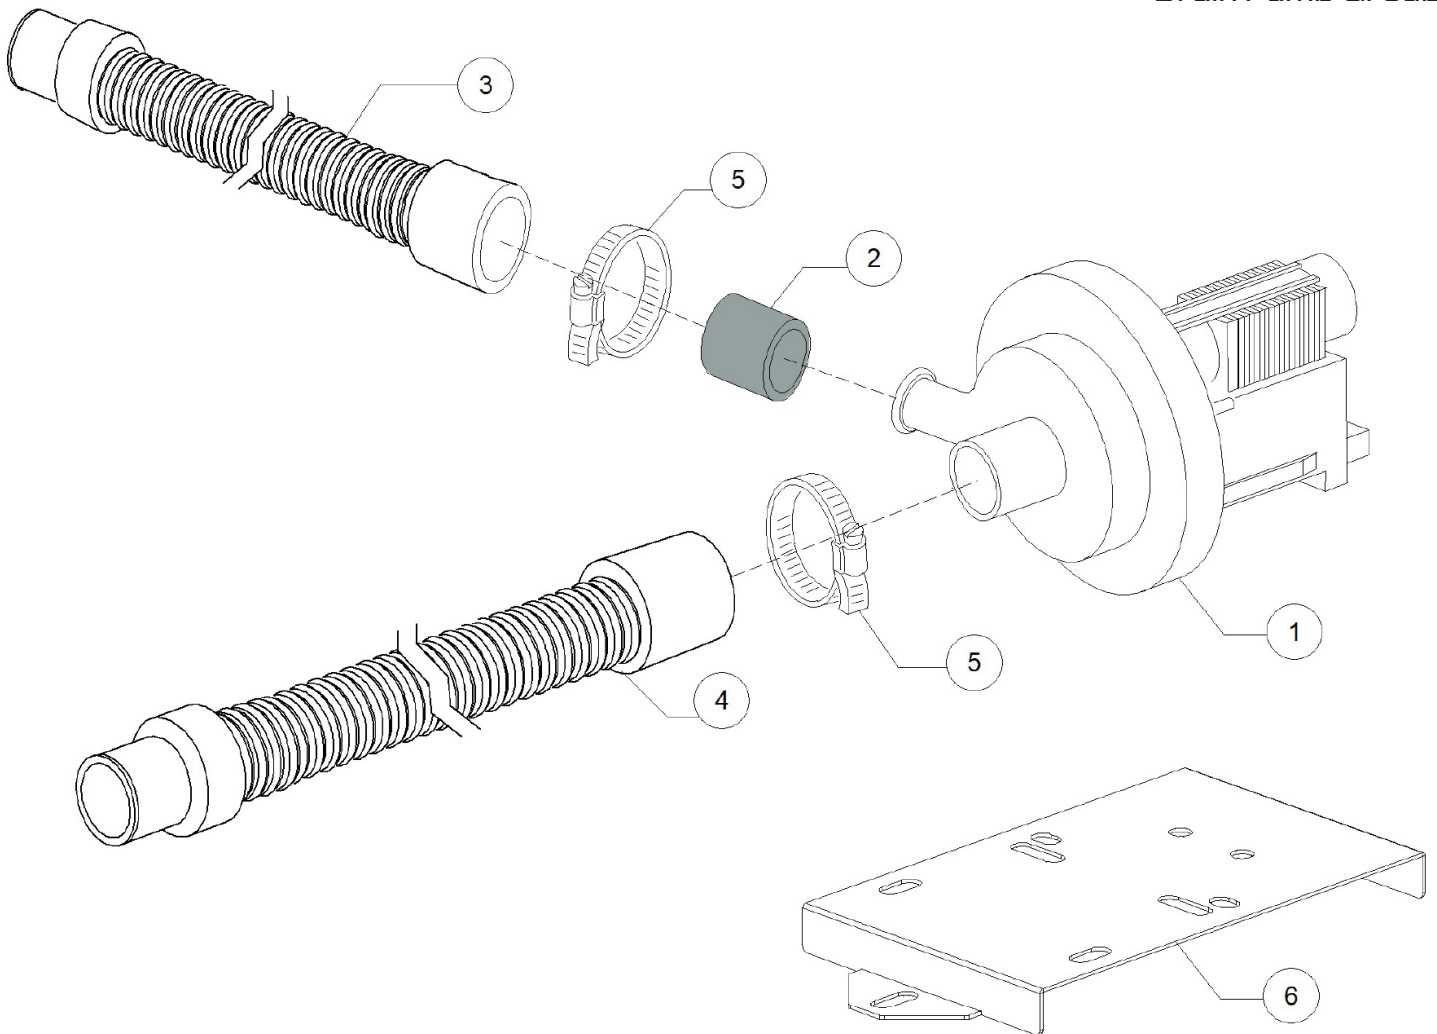

PARTS BREAKDOWN

ITEM	MODEL
49127	CD-IT-110

PARTS BREAKDOWN

ITEM	MODEL
49127	CD-IT-110

DVCW Valve

PARTS BREAKDOWN

ITEM	MODEL
49127	CD-IT-110

Rinse Aid Dispenser Group

PARTS BREAKDOWN

ITEM	MODEL
49127	CD-IT-110

Boiler Group

PARTS BREAKDOWN

ITEM	MODEL
49127	CD-IT-110

PARTS BREAKDOWN

ITEM	MODEL
49127	CD-IT-110

Wash Pump Group

PARTS BREAKDOWN

ITEM	MODEL
49127	CD-IT-110

Drain Pump Group

PARTS BREAKDOWN

ITEM	MODEL
49127	CD-IT-110

Pressure Switch Group

PARTS BREAKDOWN

ITEM	MODEL
49127	CD-IT-110