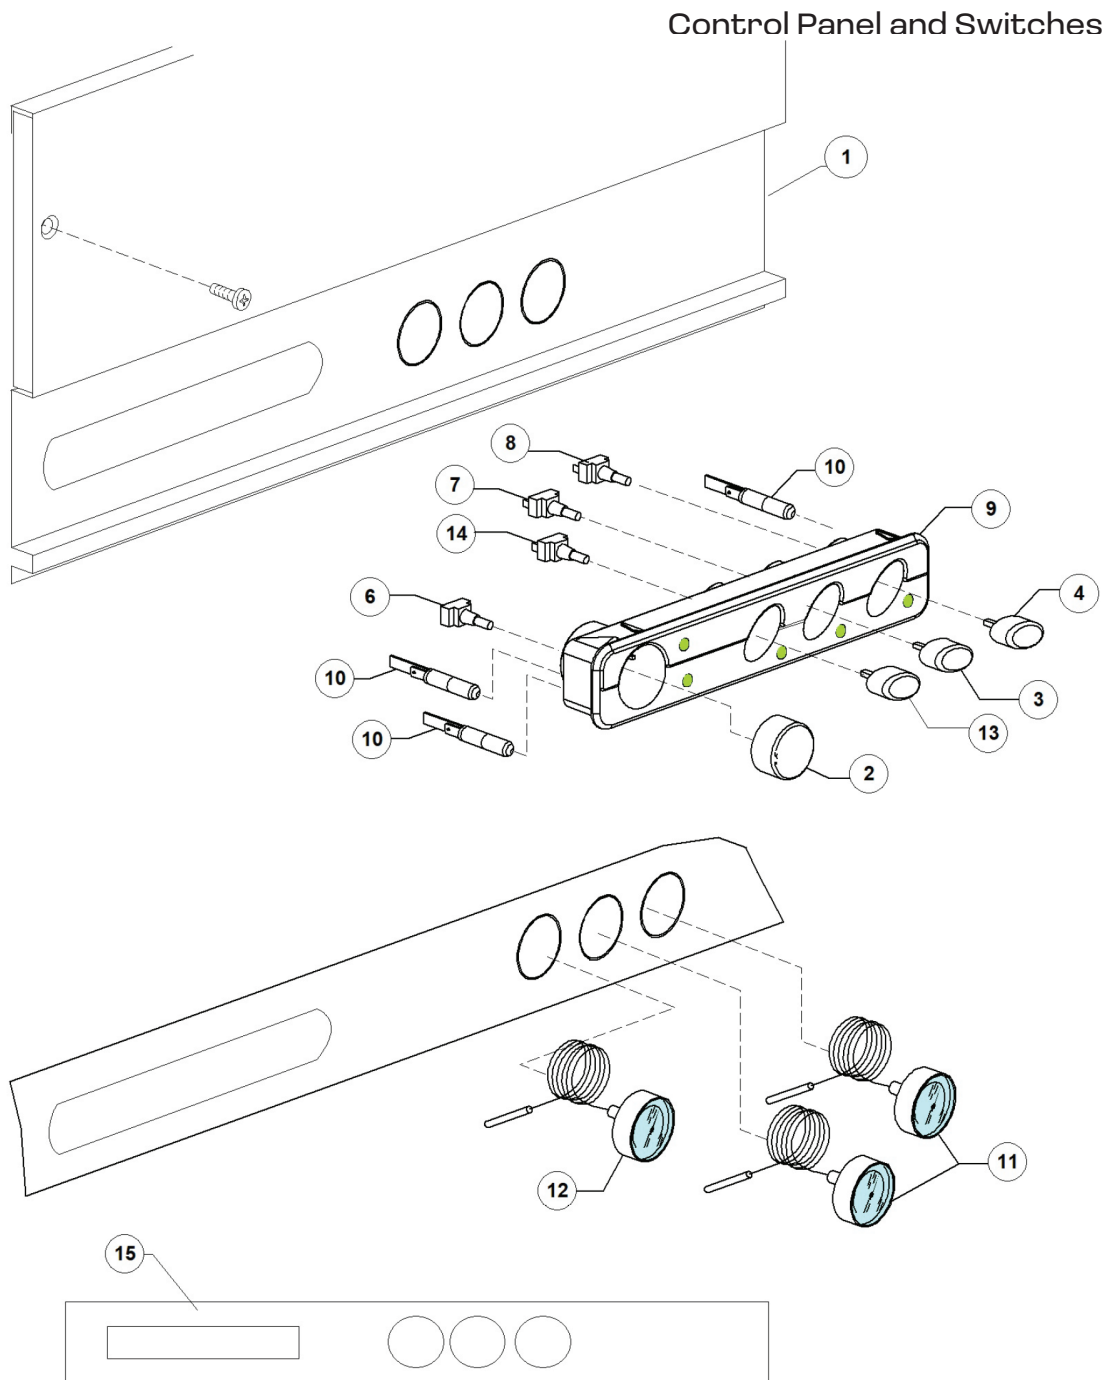

PARTS BREAKDOWN

ITEM	MODEL
49127	CD-IT-110