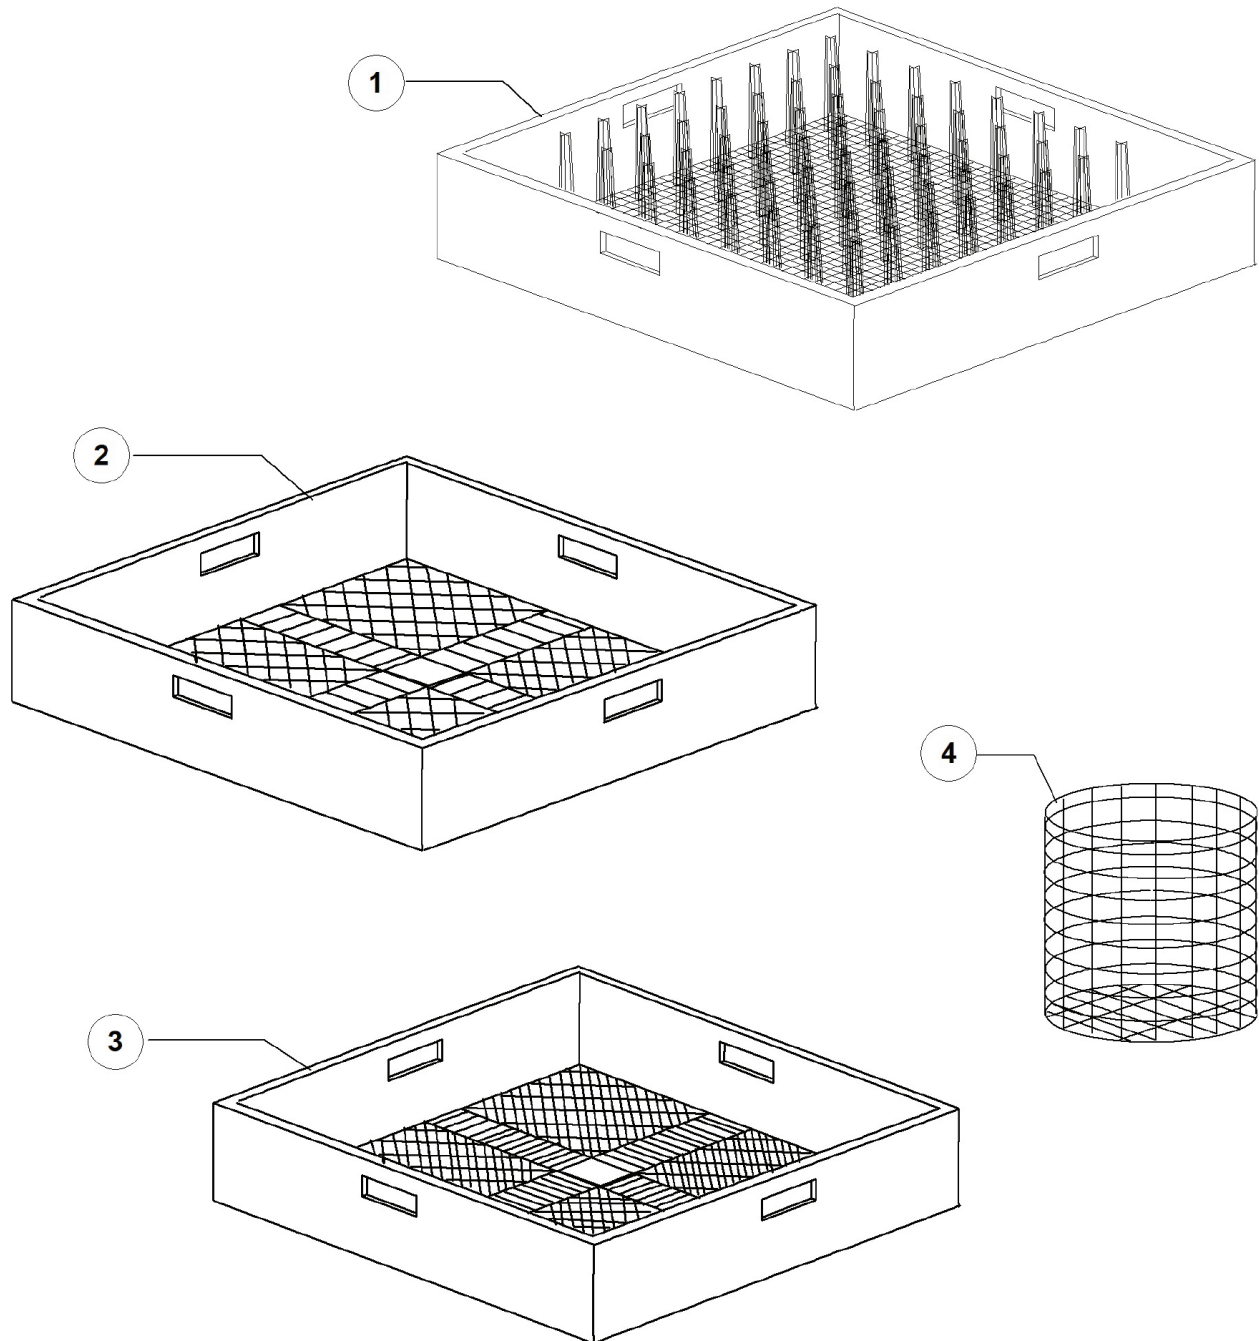

PARTS BREAKDOWN

ITEM	MODEL
49127	CD-IT-110

Baskets