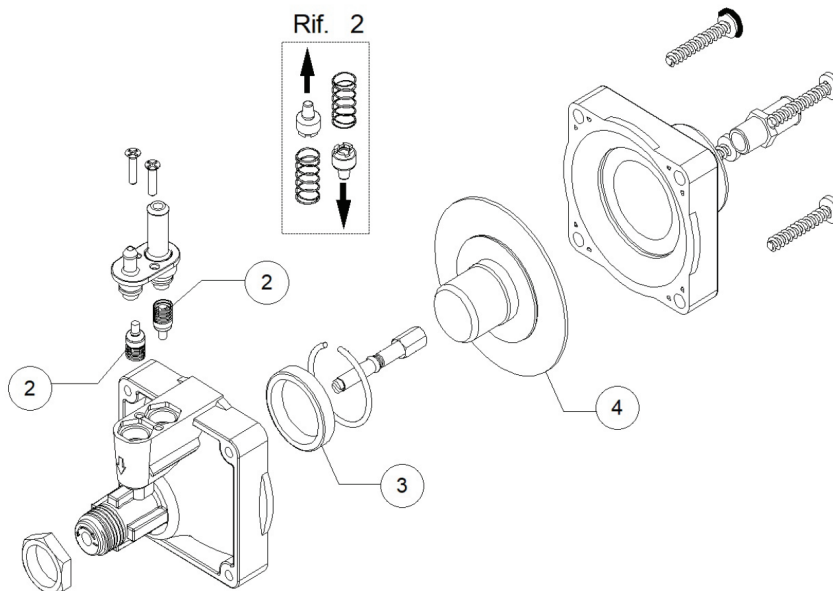

PARTS BREAKDOWN

ITEM	MODEL
49127	CD-IT-110

PARTS BREAKDOWN

ITEM	MODEL
49127	CD-IT-110

DVCW Valve

PARTS BREAKDOWN

ITEM	MODEL
49127	CD-IT-110

Rinse Aid Dispenser Group